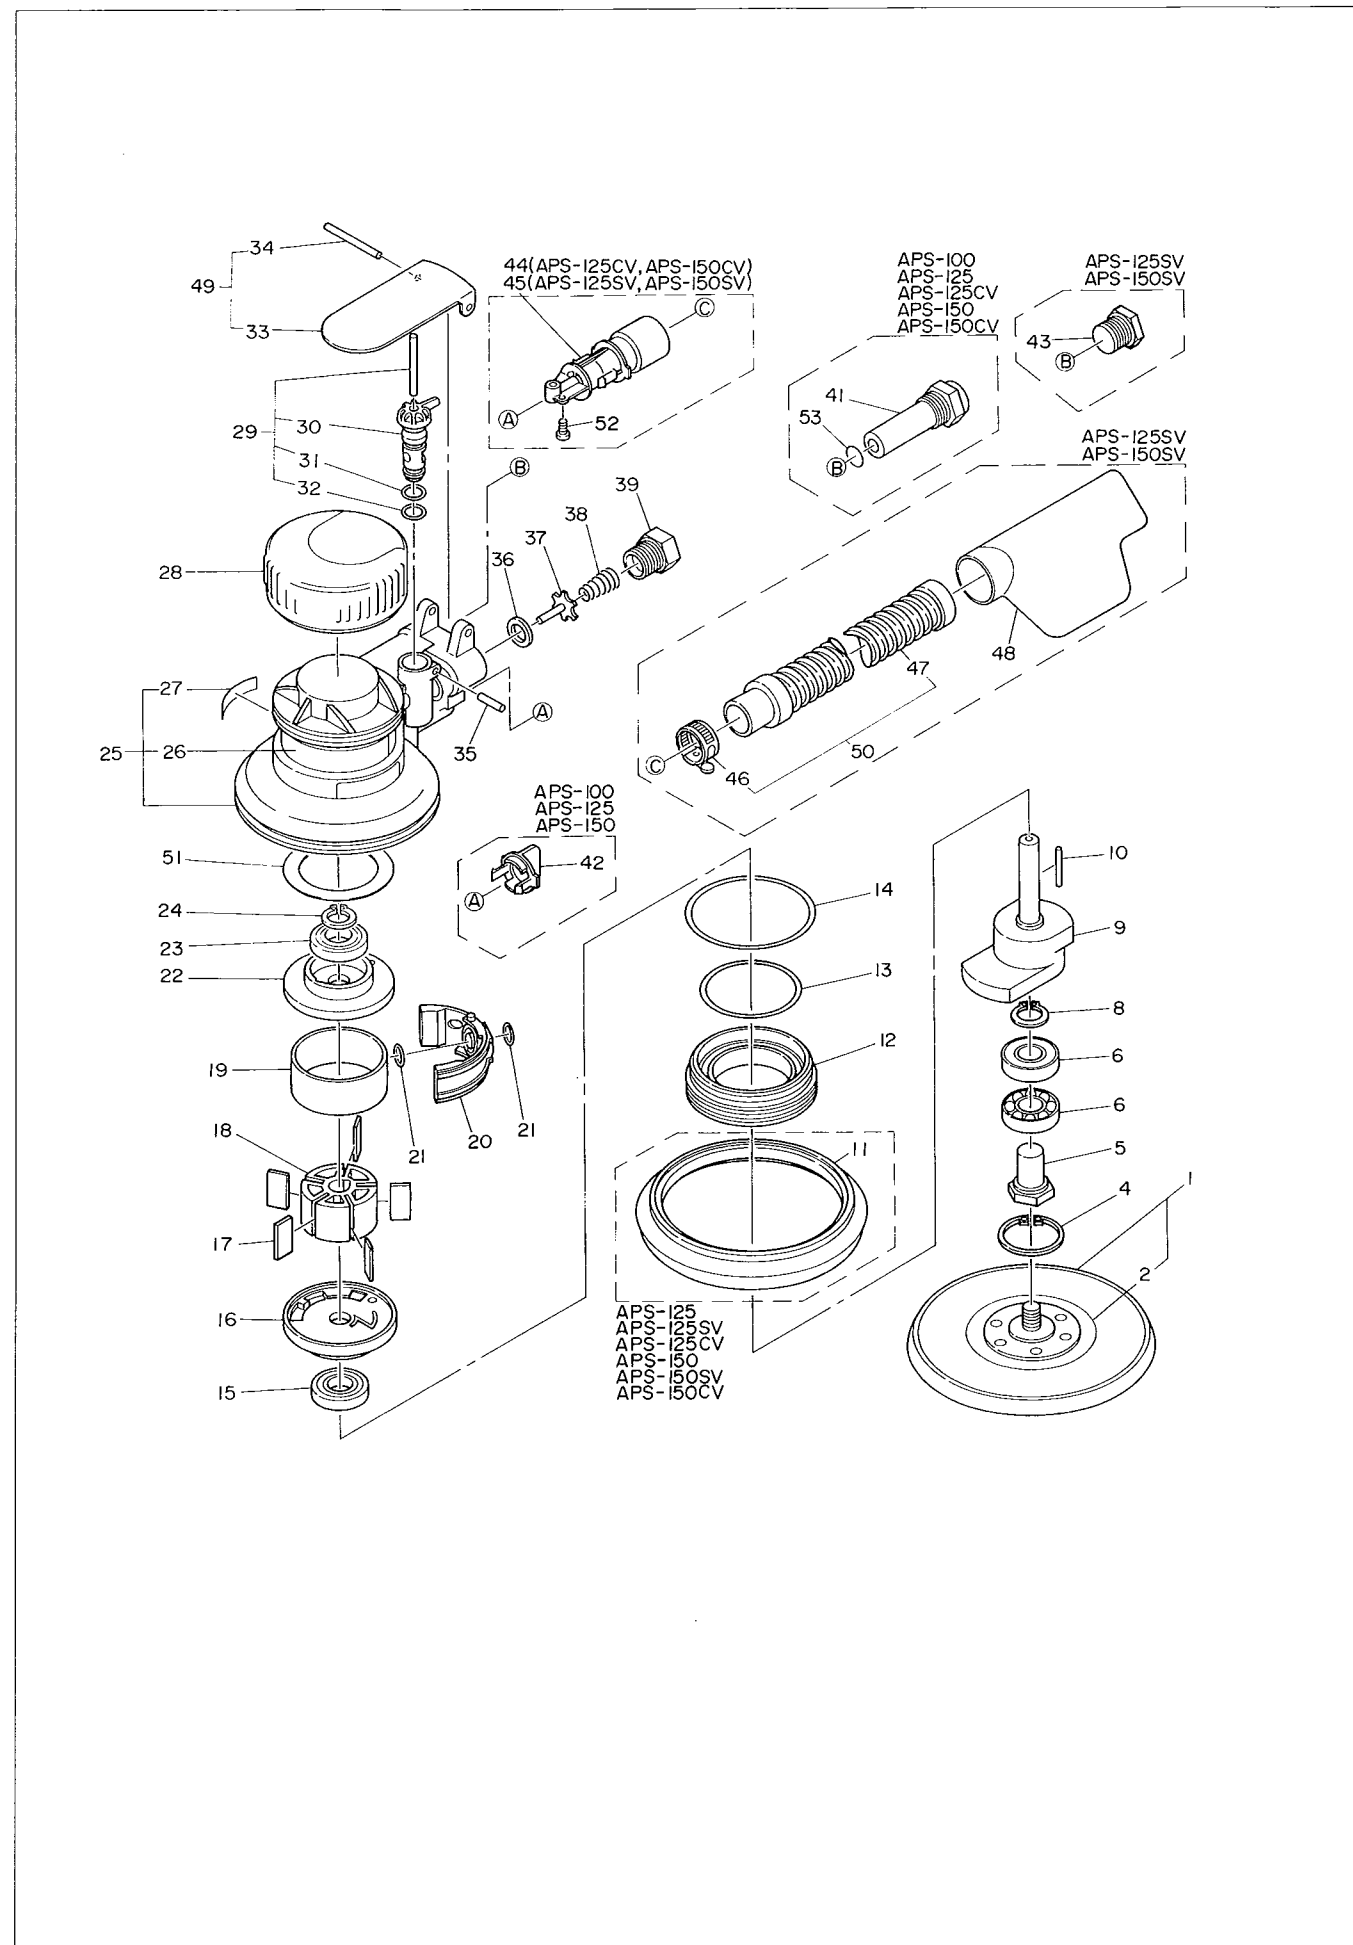

PALM ORBITAL SANDER APS-125, APS-125SV, APS-125CV, APS-150, APS-150SV, APS-150CV, ASSEMBLY AND PARTS LIST

The Part Numbers with () are included in the Ass'y parts written above them.

•APS-125

No.	Part No.	Part Name	Q'ty	Price
1	TB03669	Pad 5" V-5H Ass'y	1 set	
2	(TQ05090)	Label Caution APS	1	
4	TQ04650	Internal Retaining Ring IRTW-28	1	
5	TQ04648	Spindle	1	
6	TP05650	Ball Bearing 6001D	2	
8	TP03546	External Retaining Ring C-12	1	
9	TQ04647	Counter Shaft 5"	1	
10	CP23473	Needle Roller 3X13.8	1	
11	TQ04669	Cover	1	
12	TQ05817	Lock Ring	1	
13	CQ05893	O-Ring S-44	1	
14	TP03790	O-Ring S-56	1	
15	TQ04657	Ball Bearing 6000LLU	1	
16	TQ04652	End Plate B	1	
17	TQ06478	Blade Ass'y (5 pcs.)	1 set	
18	TQ06477	Rotor	1	
19	TQ04684	Cylinder	1	
20	TQ04655	Backbone	1	
21	TP12004	O-Ring P-10	2	
22	TQ04651	End Plate A	1	
23	TP01913	Ball Bearing 6000ZZ	1	
24	TQ04656	Bent Retaining Ring BG-10	1	
51	TQ04764	Spacer 52X38X0.5	1	
25	TB04428	Housing Ass'y	1 set	
26	(TQ04710)	Label Nitto APS	1	
27	(TQ04646)	Label Model Number APS-125	1	
28	TQ04771	Grip Rubber	1	
29	TB03695	Adjust Valve Ass'y	1 set	
30	(TQ04670)	Adjust Valve	1	
31	(CP20531)	O-Ring P-9	1	
32	(TP20521)	O-Ring P-8	1	
49	TB03696	Throttle Lever Ass'y	1 set	
33	(TQ04663)	Throttle Lever	1	
34	(TQ04661)	Spring Pin 3X36 AW	1	
35	TP15729	Spring Pin 3X14 AW	1	
36	TQ04671	Seal Sheet 9X13.9X2	1	
37	TQ04664	Valve	1	
38	TQ04665	Conical Spring 0.8X6.4X11.6X21.8	1	
39	TQ04666	Bushing M16XPT1/4	1	
41	TB03593	Muffler Ass'y	1 set	
53	TQ05088	O-Ring SS-100	1	
42	TQ04667	Cap	1	
	TQ06276	Label Oil Daily		

•APS-125SV

No.	Part No.	Part Name	Q'ty	Price
25	TB04433	Housing Ass'y	1 set	
26	(TQ04710)	Label Nitto APS	1	
27	(TQ04693)	Label Model Number APS-125SV	1	
43	TQ04685	Stopper M16X11 (P1.5)	1	
45	TB03594	Ejector Ass'y	1 set	
50	TA99239	Hose Ass'y	1 set	
46	(TP05662)	Hose Band	1	
47	(TP14835)	Hose	1	
48	TP14836	Dust Bag	1	
52	LQ02848	P-Tite Screw	1	