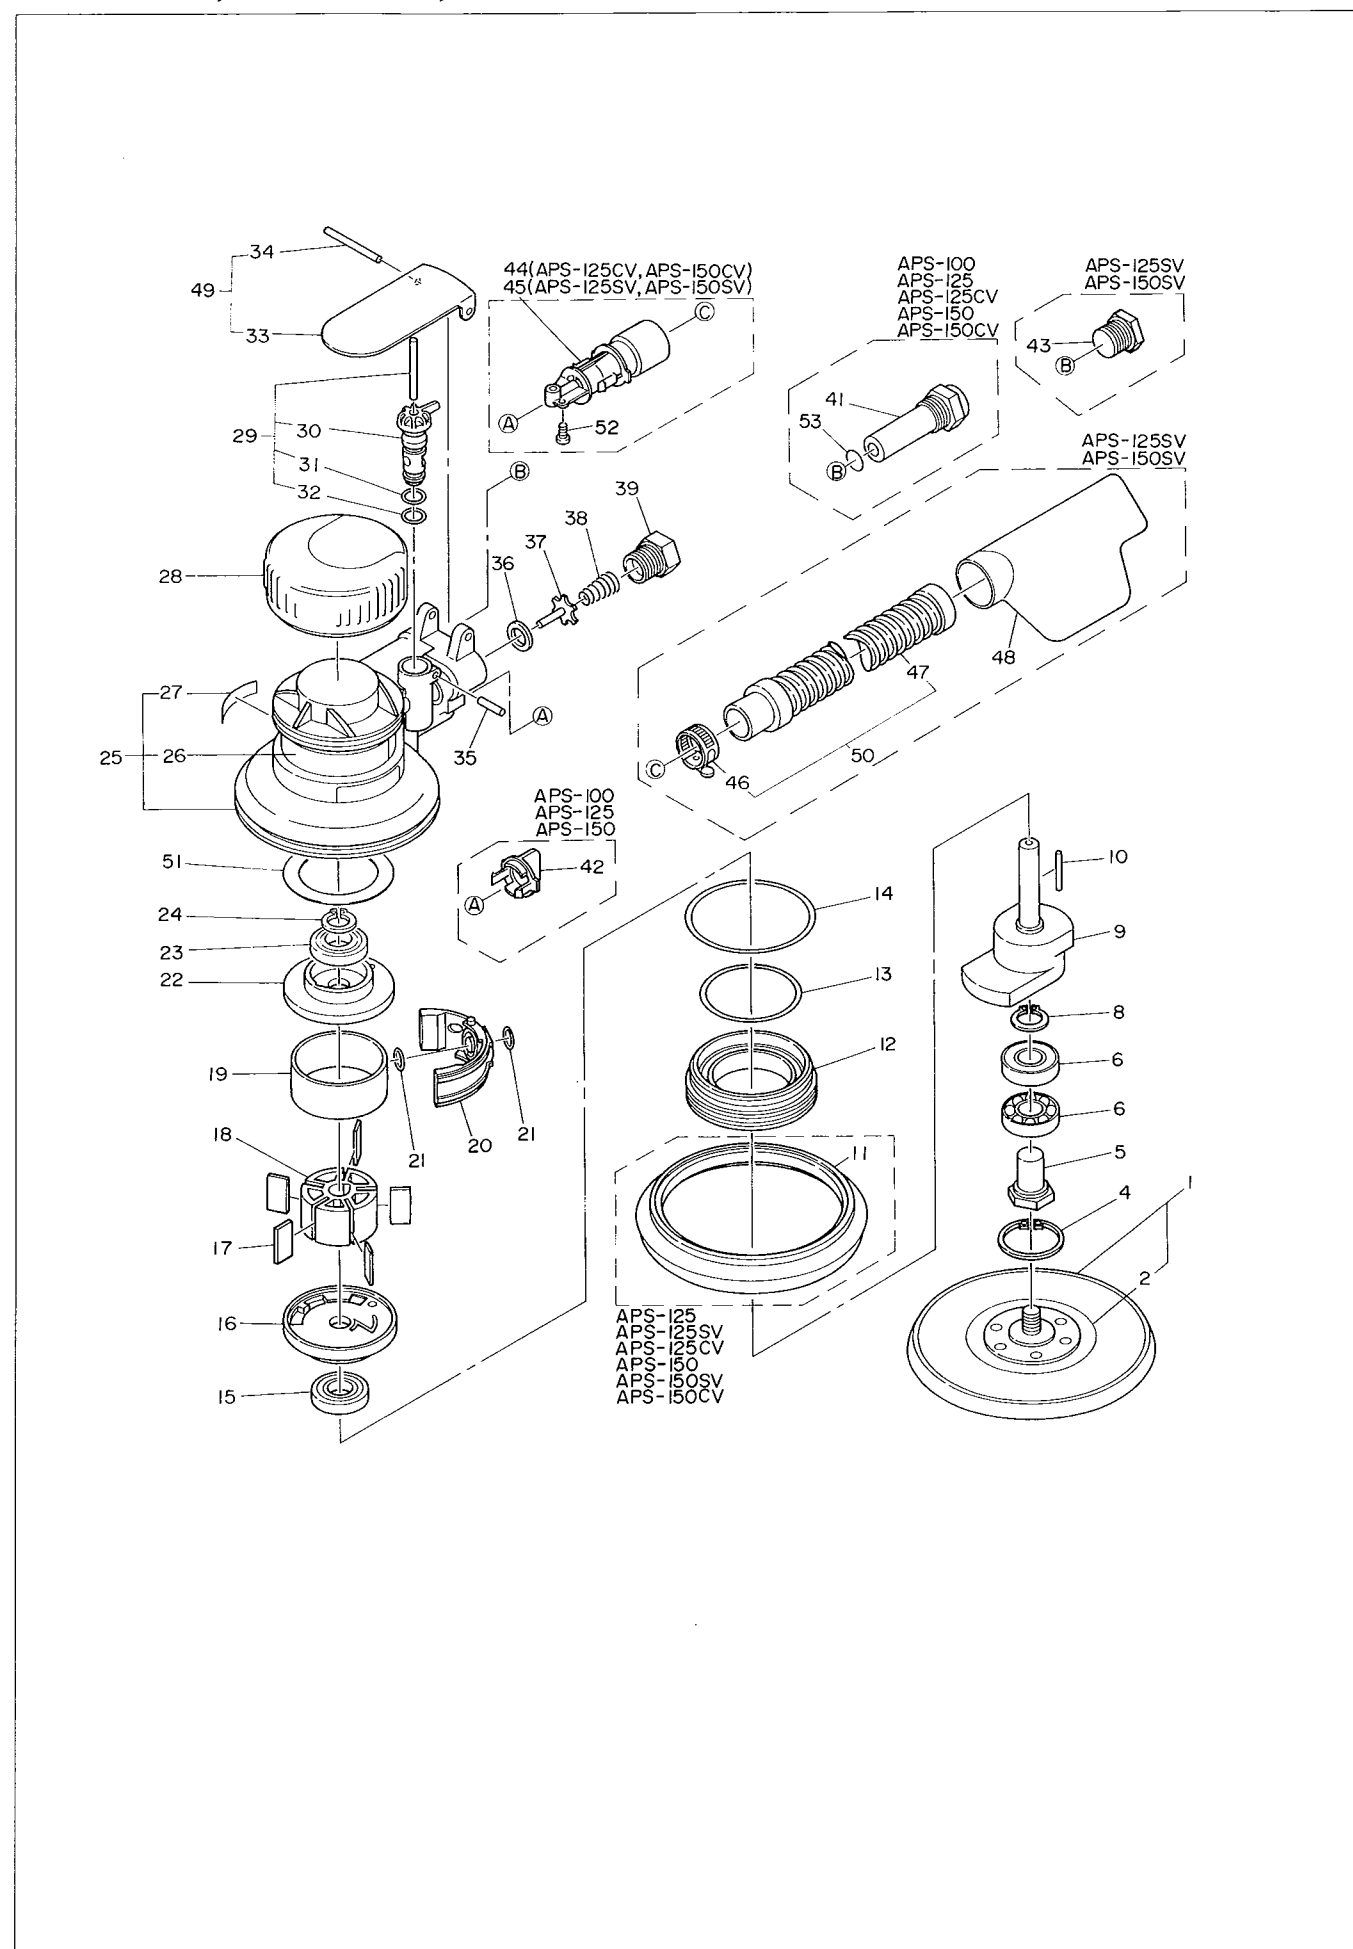

PALM ORBITAL SANDER APS-125, APS-125SV, APS-125CV, APS-150, APS-150SV, APS-150CV, ASSEMBLY AND PARTS LIST

The Part Numbers with () are included in the Ass'y parts written above them.

•APS-125

No.	Part No.	Part Name	Q'ty	Price
1	TB03669	Pad 5" V-5H Ass'y	1 set	
2	(TQ05090)	Label Caution APS	1	
4	TQ04650	Internal Retaining Ring IRTW-28	1	
5	TQ04648	Spindle	1	
6	TP05650	Ball Bearing 6001D	2	
8	TP03546	External Retaining Ring C-12	1	
9	TQ04647	Counter Shaft 5"	1	
10	CP23473	Needle Roller 3X13.8	1	
11	TQ04669	Cover	1	
12	TQ05817	Lock Ring	1	
13	CQ05893	O-Ring S-44	1	
14	TP03790	O-Ring S-56	1	
15	TQ04657	Ball Bearing 6000LLU	1	
16	TQ04652	End Plate B	1	
17	TQ06478	Blade Ass'y (5 pcs.)	1 set	
18	TQ06477	Rotor	1	
19	TQ04684	Cylinder	1	
20	TQ04655	Backbone	1	
21	TP12004	O-Ring P-10	2	
22	TQ04651	End Plate A	1	
23	TP01913	Ball Bearing 6000ZZ	1	
24	TQ04656	Bent Retaining Ring BG-10	1	
51	TQ04764	Spacer 52X38X0.5	1	
25	TB04428	Housing Ass'y	1 set	
26	(TQ04710)	Label Nitto APS	1	
27	(TQ04646)	Label Model Number APS-125	1	
28	TQ04771	Grip Rubber	1	
29	TB03695	Adjust Valve Ass'y	1 set	
30	(TQ04670)	Adjust Valve	1	
31	(CP20531)	O-Ring P-9	1	
32	(TP20521)	O-Ring P-8	1	
49	TB03696	Throttle Lever Ass'y	1 set	
33	(TQ04663)	Throttle Lever	1	
34	(TQ04661)	Spring Pin 3X36 AW	1	
35	TP15729	Spring Pin 3X14 AW	1	
36	TQ04671	Seal Sheet 9X13.9X2	1	
37	TQ04664	Valve	1	
38	TQ04665	Conical Spring 0.8X6.4X11.6X21.8	1	
39	TQ04666	Bushing M16XPT1/4	1	
41	TB03593	Muffler Ass'y	1 set	
53	TQ05088	O-Ring SS-100	1	
42	TQ04667	Cap	1	
	TQ06276	Label Oil Daily		

•APS-125SV

No.	Part No.	Part Name	Q'ty	Price
25	TB04433	Housing Ass'y	1 set	
26	(TQ04710)	Label Nitto APS	1	
27	(TQ04693)	Label Model Number APS-125SV	1	
43	TQ04685	Stopper M16X11 (P1.5)	1	
45	TB03594	Ejector Ass'y	1 set	
50	TA99239	Hose Ass'y	1 set	
46	(TP05662)	Hose Band	1	
47	(TP14835)	Hose	1	
48	TP14836	Dust Bag	1	
52	LQ02848	P-Tite Screw	1	