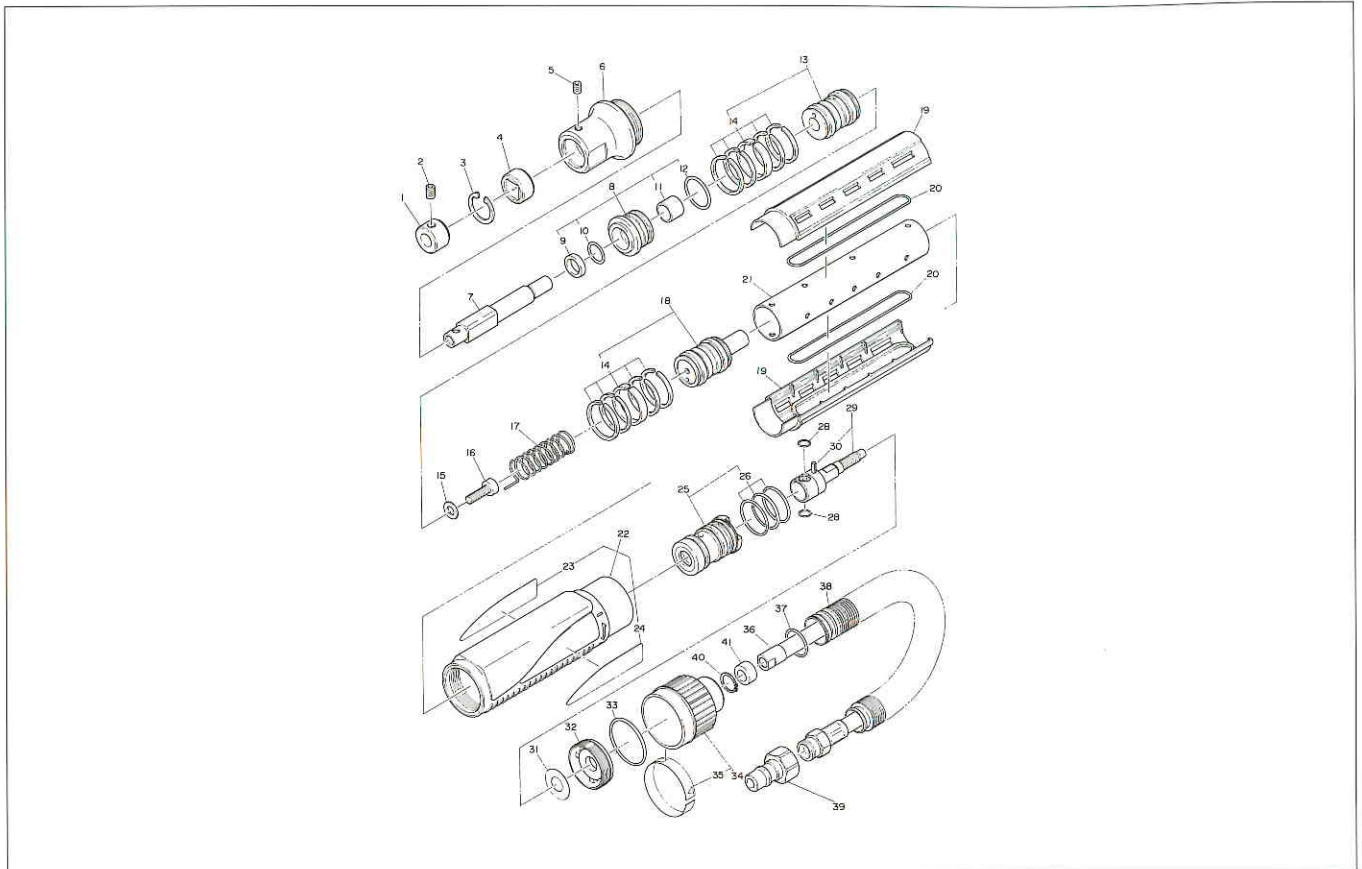

SUPER HAND ASH-800 ASSEMBLY AND PARTS LIST

The Part Numbers with () are included in the Ass'y parts written above them.

No.	Part No.	Part Name	Q'ty	Price
1	TQ04988	Collar	1	
2	TQ00485	Hex. Socket Set Screw with Flat Point 5×6	1	
3	CQ03877	Internal Retaining Ring IRTW-18	1	
4	TQ04986	Guide	1	
5	TP00639	Hex. Socket Set Screw with Flat Point 4×3	1	
6	TQ04984	Front Case	1	
7	TQ04987	Holder	1	
8	TB03853	Front End Cap Ass'y	1 set	
9	(TP03978)	Oil Seal G 10×14×13	1 set	
10	(TA9A101)	U Seal Ass'y	1 set	
11	(TQ01971)	Bushing	1	
12	(CP24319)	O-Ring JASO-1018	1	
13	TB03854	Front Piston Ass'y	1 set	
14	TB03928	Piston Ring Ass'y	2 sets	
15	TP02152	Washer M5	1	
16	TP00126	Hex. Socket Head Cap Screw 5×16	1	
17	TQ04994	Spring 0.8×13.5×40	1	
18	TB03856	Rear Piston Ass'y	1 set	

No.	Part No.	Part Name	Q'ty	Price
19	TQ05000	Partition	2	
20	TQ05007	O-Ring S-63	2	
21	TQ04999	Cylinder	1	
22	TB03918	Housing Ass'y	1 set	
23	(TQ05069)	Label Warning	1	
24	(TQ05010)	Label Model Number	1	
25	TB03857	Rear End Cap Ass'y	1 set	
26	(CP24319)	O-Ring JASO-1018	3	
28	TP11994	O-Ring P-4	2	
29	TB03878	Hose Nipple Ass'y	1 set	
30	(TP07006)	Spring Pin 2×8		
31	TQ05002	Shim	1	
32	TQ05001	Lock Plate	1	
33	CP25822	O-Ring JASO-2018	1	
34	TB03861	Valve Ring Ass'y	1 set	
35	(TQ05012)	Label Serial Number	1	
36	TQ04983	Charge Hose	1	
37	CP25581	O-Ring JASO-1015	1	
38	TQ01125	Exhaust Hose	1	
39	CB14096	20PFF PLA Ass'y	1 set	
40	TQ05009	External Retaining Ring STW-7	1	
41	TQ05353	Spacer 7.1×12.2×6	1	