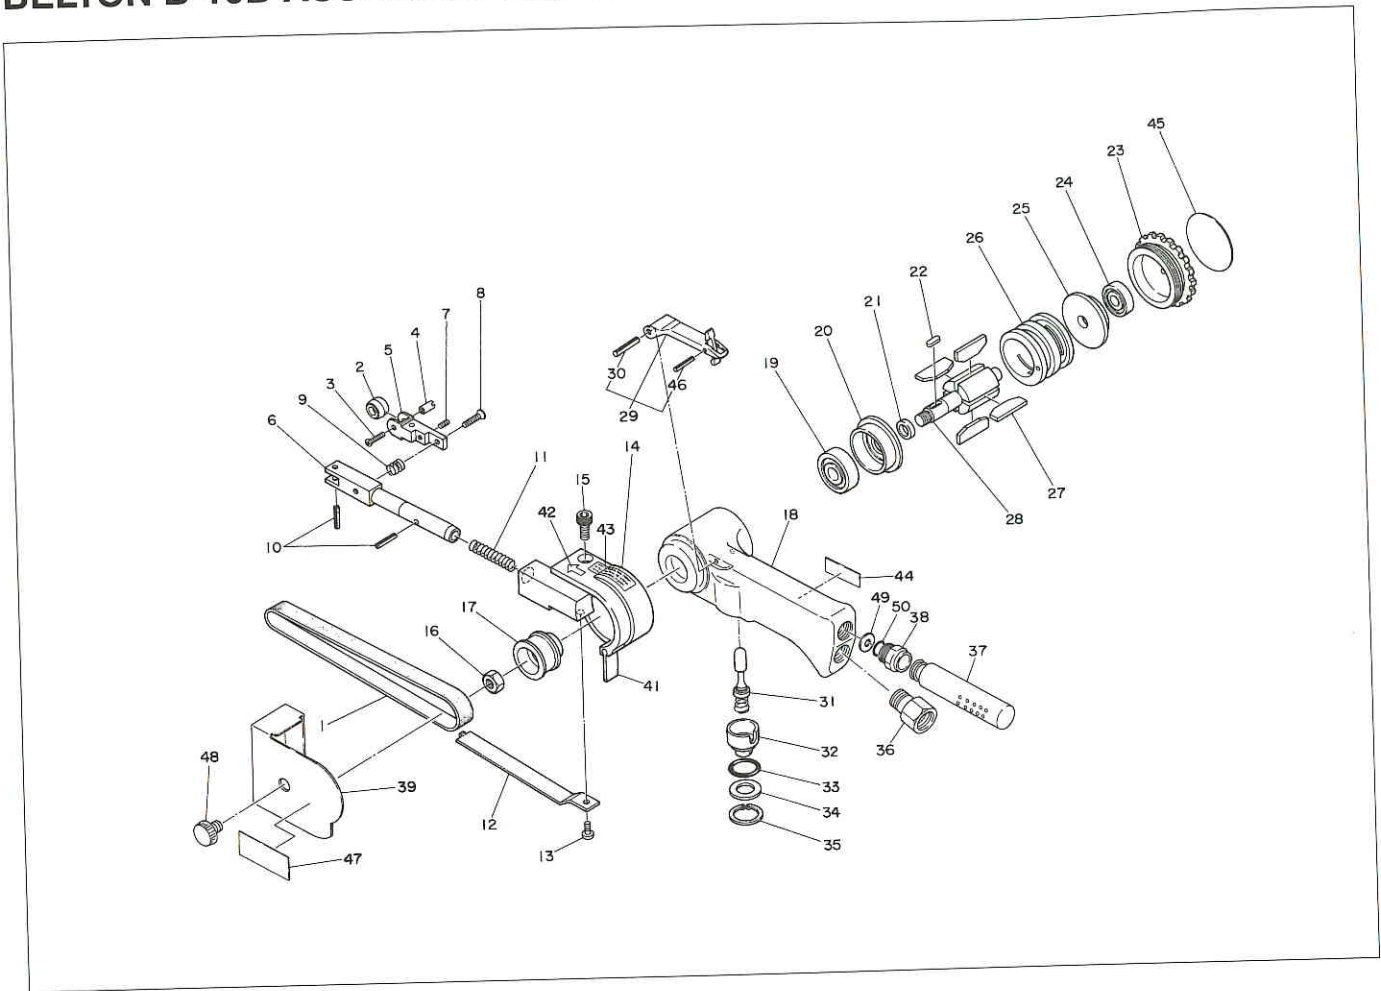

BELTON B-10B ASSEMBLY AND PARTS LIST

The Part Numbers with () are included in the Ass'y parts written above them.

No.	Part No.	Part Name	Q'ty	Price
1	TP16597	Abrasive Belt #60X10	1	
2	TA99155	Idle Pulley 10 Sub Ass'y	1 set	
3	TP14455	Countersunk Head Screw 2X5	1	
4	TP12431	Idle Pulley Shaft 10	1	
5	TP14761	Bracket 10	1	
6	TP14762	Tension Bar 10	1	
7	TP02154	Hex. Socket Set Screw 3X6	1	
8	TP00155	Countersunk Head Screw 3X8	1	
9	TP14763	Spring 0.9X7.5X6.5	1	
10	TP14798	Spring Pin 3X10	2	
11	TP14458	Spring 1.07X4.0X35.5	1	
12	TP14769	Shoe 10	1	
13	TP04235	Pan Head Screw 4X8	1	
14	TB01982	Guard Sub Ass'y A	1 set	
15	(TP01945)	Hex. Socket Head Cap Screw 5X12	1	
41	(TP12423)	Dust Cover	1	
42	(TP12437)	Rotating Direction Label	1	
43	(TP16361)	Warning Label	1	
16	TP01924	Hex. Nut M6	1	
17	TP14916	Drive Pulley	1	
18	TB01953	Housing Sub Ass'y	1 set	
44	(TQ02577)	Warning Label B-10B	1	
19	TP12419	Ball Bearing 628ZZ	1	
20	TP12418	End Plate B	1	
21	TP06322	Spacer 8X11X3	1	
22	TP10130	Parallel Key Both Ends Round 3X3X10	1	
23	TB01921	Cap Ass'y	1 set	
45	(TQ02560)	Name Plate	1	
24	TP06386	Ball Bearing 607ZZ	1	

No.	Part No.	Part Name	Q'ty	Price
25	TP12414	End Plate A	1 set	
26	TP12415	Cylinder	1	
27	TA9A364	Blade Ass'y (4 pcs./set)	1 set	
28	TP12416	Rotor	1	
29	TB01152	Throttle Lever Ass'y	1 set	
30	(TP00460)	Spring Pin 3X22	1	
46	(TP05498)	spring Pin 2X16	1	
31	TA97633	Throttle Valve Ass'y	1 set	
32	TP12405	Adjust Valve	1	
33	TP12407	O-Ring S-15	1	
34	TP12406	Spacer 10.5X17.9X1.6	1	
35	CP00987	Internal Retaining Ring C-18	1	
36	TP00857	Bushing M16XPT 1/4	1	
37	TA96323	Silencer Sub Ass'y	1 set	
38	TP10005	Bushing PF3/8	1	
39	TB01930	Belt Cover Ass'y	1 set	
47	(TQ02207)	Warning Label CE Mark	1	
48	(TQ02418)	Fixation Screw	1	
49	TQ02663	Spacer 4.8X14.8X2.6	1	
50	CP01498	O-Ring P-11	1	