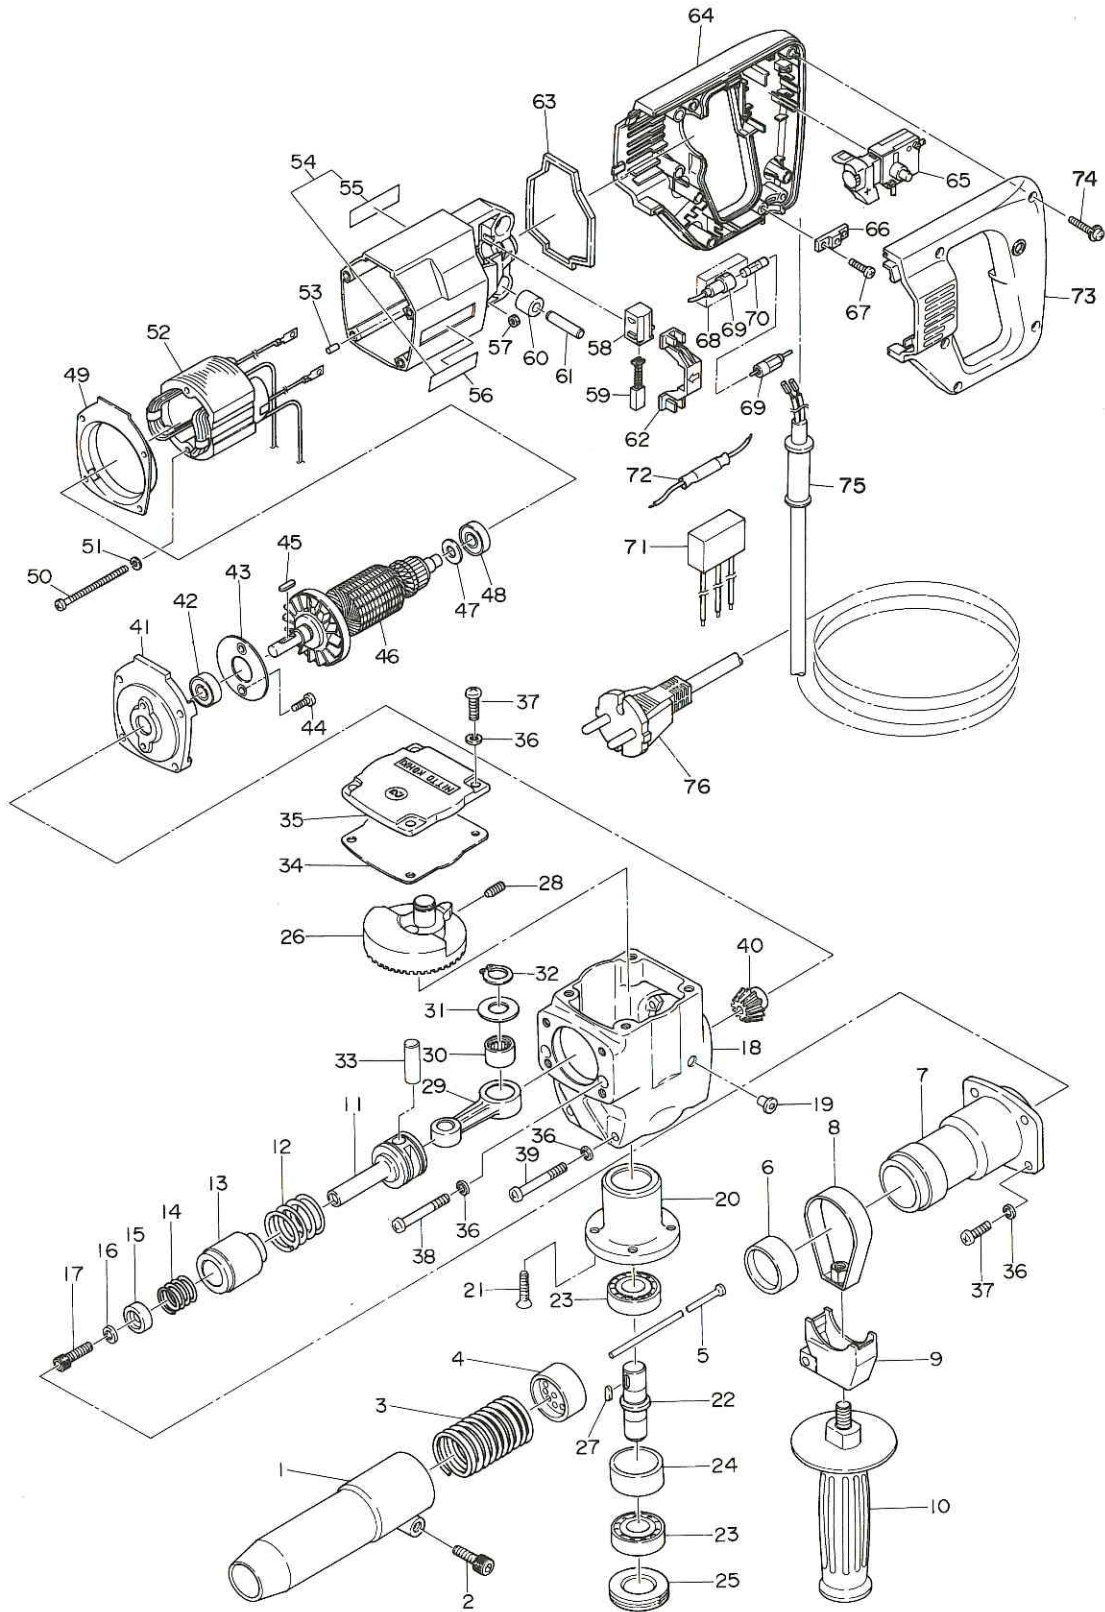

# JET CHISEL EJC-32A AC110V~120V 60Hz ASSEMBLY AND PARTS LIST

The parts numbers with ( ) are included in the Ass'y parts written above them. (110V~120V)

No.	Part No.	Part Name	Q'ty	Price
1	TA99980	Anvil Guide Sub Ass'y	1 set	
2	TP00045	Hex. Socket Cap Screw 8×25	1	
3	TP16300	Spring 3.2×32.3×60	1	
4	TP16301	Needle Supporter 3φ	1	
5	TP00341	Needle 3φ×180	15	
6	TP16302	Throttle Anvil	1	
7	TA99947	Cylinder Ass'y	1 set	
8	TP16351	Handle Holder	1	
9	TP16352	Holder Cover	1	
10	TP16350	Side Handle	1	
11	TP16339	Piston	1	
12	TP16340	Spring 5×26×28.5	1	
13	TP16341	Hammer	1	
14	TP16342	Spring 3.8×15.9×17.5	1	
15	TP16343	Stopper	1	
16	TP00629	Spring Washer M6	1	
17	TP06217	Hex. Socket Cap Screw 6×25	1	
18	TP16335	Crank Case	1	
19	TP04104	Oil Cup	1	
20	TP16336	Bearing Case	1	
21	TP00133	Cross Recessed Countersunk Screw 5×30	4	
22	TP16337	Spindle	1	
23	TP01609	Ball Bearing 6202ZZ	2	
24	TP16338	Spacer 29.1×34.9×16	1	
25	TP16334	Bearing Set Screw	1	
26	TP16332	Gear	1	
27	TP09933	Sunk Key 4×4×12 Double-Rounded	1	
28	TP16333	Hex. Socket Set Screw 5×14 with Cone Point	1	
29	TP16358	Crank Rod	1	
30	TP16359	Needle Bearing	1	
31	TP16304	Thrust Washer	1	
32	TP02539	Retaining Ring G-14	1	
33	TP16303	Long Cylindrical Roller 10×31.6	1	
34	TP16305	Gasket	1	
35	TP16306	Cap	1	
36	TP00513	Spring Washer M5	12	
37	TP00511	Cross Recessed Pan Head Screw 5×15	8	
38	TQ02655	Cross Recessed Pan Head Tapping Screw 5×40	2	
39	TQ02656	Cross Recessed Pan Head Tapping Screw 5×100	2	
40	TP16309	Pinion	1	
41	TQ03268	Bearing Bracket	1	
42	TP06242	Ball Bearing 629ZZ	1	
43	TQ03269	Bearing Retainer	1	
44	TP04235	Cross Recessed Pan Head Screw 4×8	2	
45	TP10107	Sunk Key 3×3×8 Double-Rounded	1	
46	TB02530	Armature Sub Ass'y	1 set	
47	TQ03270	Washer	1	
48	TP16274	Ball Bearing 608VV	1	
49	TQ03289	Fan Guide	1	
50	TQ03271	Cross Recessed Pan Head Screw 4×60	2	