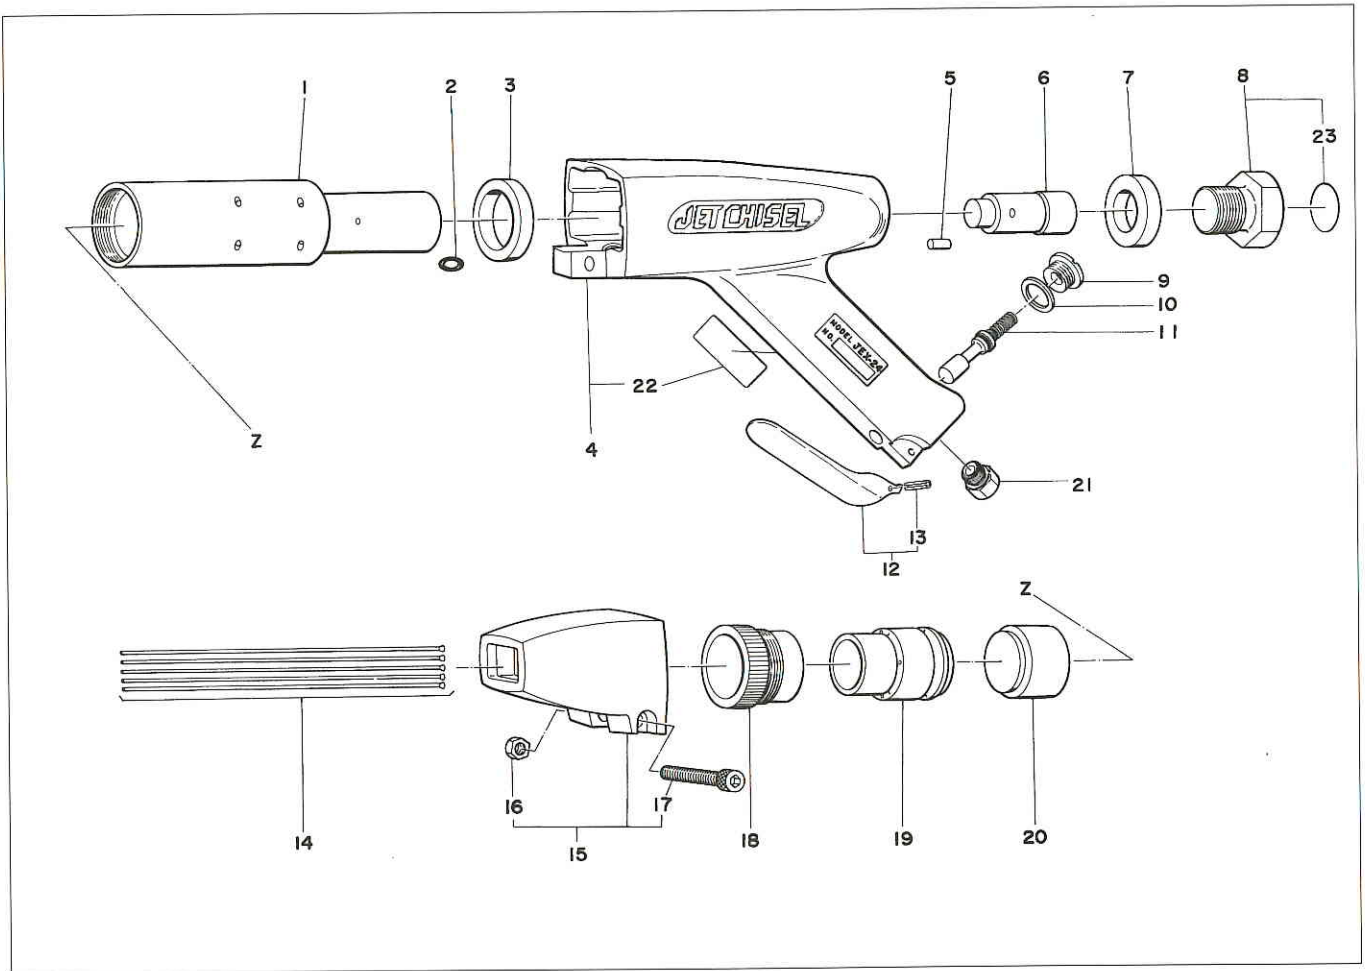

# JET CHISEL JEX-24 ASSEMBLY AND PARTS LIST

The parts numbers with ( ) are included in the Ass'y parts written above them.

No.	Part No.	Part Name	Q'ty	Price
1	TP02241	Cylinder	1	
2	TP11992	O-Ring KS-9	1	
3	TP02250	Front Washer	1	
4	TB01601	Housing Sub Ass'y	1 set	
22	(TQ02207)	Warning Label CE Mark	1	
5	TP01478	Cylinder Lock Pin	1	
6	TP02242	Piston	1	
7	TP02249	Rear Washer	1	
8	TA93278	Rear Bolt Ass'y	1	
23	(TP01480)	Name Plate	1	
9	TP00389	Valve Cap	1	
10	TP00388	Valve Packing	1	
11	TA90037	Throttle Valve Ass'y	1 set	
12	TB00427	Throttle Lever Ass'y	1 set	
13	(TQ00563)	Spring Pin 3×20	1	

No.	Part No.	Part Name	Q'ty	Price
14	—	Needle $\phi 3 \times 180$ mm	23	
15	TA93189	Needle Guide Ass'y	1 set	
16	(TQ01484)	Small Hex. Nut M8	1	
17	(TP16284)	Hex. Socket Head Bolt 8×45	1	
18	TP02246	Lock Ring	1	
19	TP02245	Needle Supporter $\phi 3$	1	
20	TP02243	Throttle Anvil	1	
21	TQ02349	Bushing M16×PT3/8	1	

## ACCESSORIES

No.	Part No.	Part Name	Q'ty	Price
	TP00170	Hex. Wrench Key 6	1	
	TP16451	Instruction Manual	1	
	TQ02350	Bushing PT3/8×NPT3/8	1	
	TQ03262	Hose Nipple PT3/8×3/8	1	