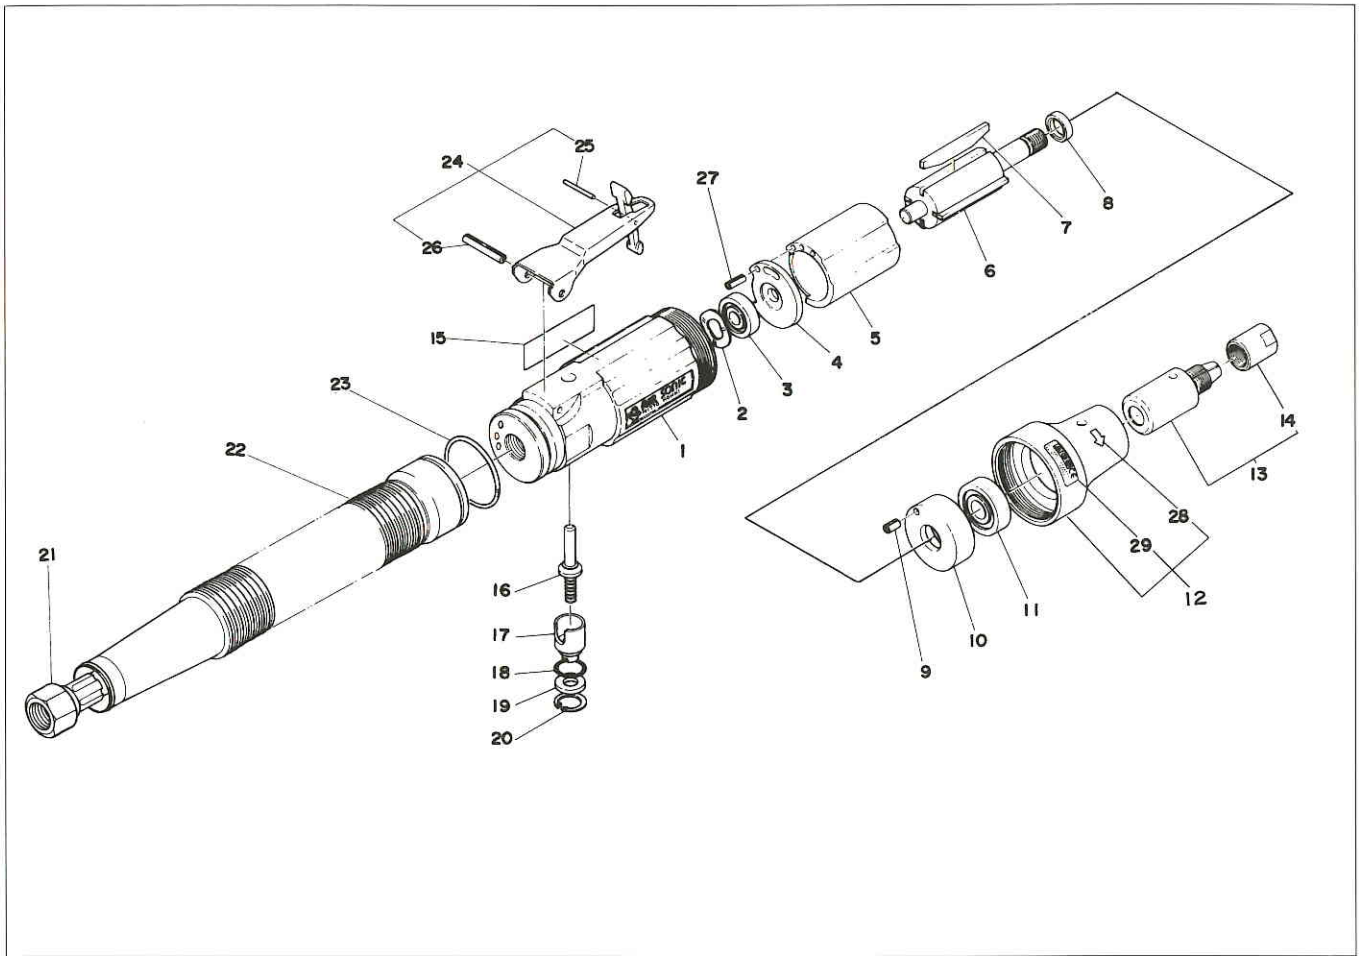

# AIR SONIC L-25B ASSEMBLY AND PARTS LIST

The part numbers with ( ) are included in the Ass'y parts written above them.

No.	Part No.	Part Name	Q'ty	Price
1	TB01475	Housing Sub Ass'y	1 set	
15	(TQ02058)	Label Warning	1	
2	TP06117	Waved Spring Washer 12X16X0.3	1	
3	TP03933	Ball Bearing 606ZZ	1	
4	TP06119	End Plate A	1	
5	TP06121	Cylinder	1	
6	TP06321	Rotor	1	
7	TA9A287	Blade Ass'y (4 pcs.)	1 set	
8	TP06322	Spacer 8X11X3	1	
9	TP00496	Spring Pin 2.5X6	1	
10	TP14931	End Plate B	1	
11	TP00468	Ball Bearing 608ZZ	1	
12	TB01630	Lock Ring Ass'y	1 set	
28	(TP12437)	Label Rotating Direction	1	
29	(TQ02207)	Label Warning CE Mark	1	
13	TA96328	Chuck Ass'y	1 set	
	TA96329	Chuck Ass'y (inch)	1 set	
14	(TP10742)	Chuck Nut	1	
16	TA93070	Throttle Valve Ass'y	1 set	
17	TP06325	Adjust Valve	1	
18	TP11997	O-Ring KS-7	1	
19	TP06326	Spacer 6X12X1.2	1	

No.	Part No.	Part Name	Q'ty	Price
20	TP03695	Retaining Ring C-12	1	
21	TA96867	Air Hose Sub Ass'y A 1/4	1 set	
22	TQ01664	Exhaust Hose	1	
23	TP09153	Stop Ring	1	
24	TB01152	Throttle Lever Ass'y	1 set	
25	(TP05498)	Spring Pin 2X16	1	
26	(TP00460)	Spring Pin 3X22	1	
27	TP12435	Spring Pin 2.5X10	1	

## ACCESSORIES

	TP00475	Single Ended Spanner 14	1	
	TP00477	Mounted Wheel No.2	1	
	TP00478	Mounted Wheel No.3	1	
	TP03840	Chunk Pin	1	
	TQ04067	Instruction Manual	1	
	TQ04068	Instruction Manual (USA)	1	
	TP02236	Bushing PT1/4XNPT1/4	1	