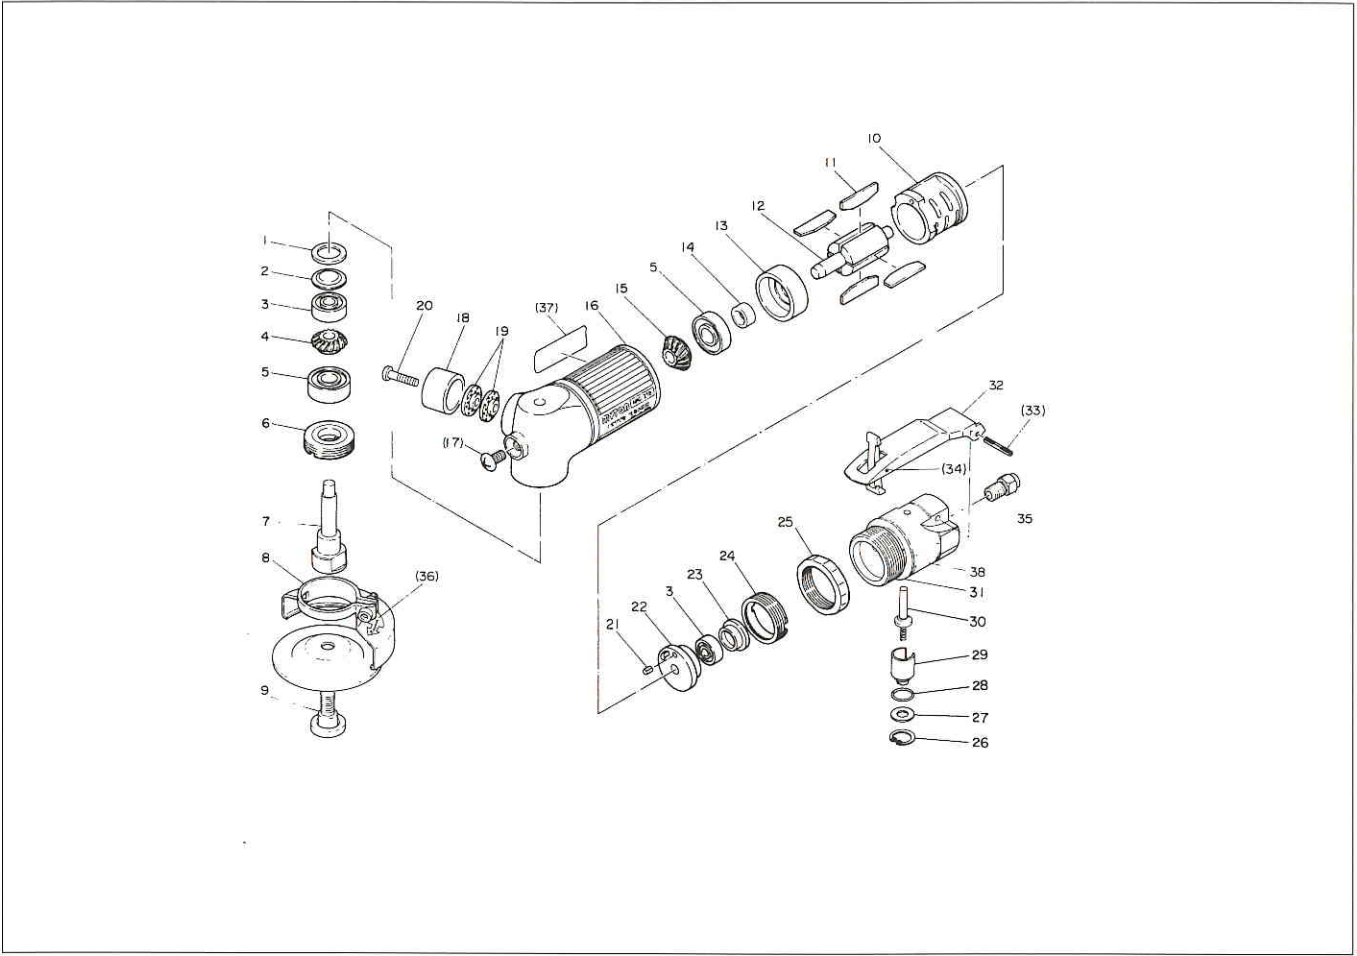

# MYTON MAG-25B ASSEMBLY AND PARTS LIST

The part numbers with ( ) are included in the Ass'y parts written above them.

No.	Part No.	Part Name	Q'ty	Price
1	TP10826	Packing	1	
2	TP10100	Bearing Cover	1	
3	TP03933	Ball bearing 606ZZ	2	
4	TP14225	Gear	1	
5	TP00468	Ball Bearing 608ZZ	2	
6	TA98808	Bearing Set Screw Ass'y	1 set	
7	TP17961	Spindle	1	
8	TB01668	Wheel Guard Ass'y	1 set	
36	(TQ02362)	Label Warning for Wheel Guard	1	
9	TP17962	Outer Flange	1	
10	TP14222	Cylinder	1	
11	TA9A295	Blade Ass'y (4 pcs.)	1 set	
12	TP14224	Rotor	1	
13	TP14931	End Plate B	1	
14	TP06322	Spacer 8X11X3	1	
15	TP14221	Pinion	1	
16	TB01669	Housing Ass'y	1 set	
37	(TQ02207)	Label Warning CE Mark	1	
17	(TP06715)	Raised Countersunk Head Screw 5X8	1	
18	TP14227	Exhaust Cover	1	
19	TP14228	Exhaust Plate	2	
20	TP15164	Pan Head Screw 4X16	1	
21	TP00496	Spring Pin 2.5X6	1	
22	TP10109	End Plate A	1	
23	TP10110	Cap	1	

→ HF 9041416

No.	Part No.	Part Name	Q'ty	Price
24	TP10098	Adapter	1	
25	TP03468	Lock Ring	1	
26	TP03695	Internal Retaining Ring C-12	1	
27	TP06326	Spacer 6X12X1.2	1	
28	TP11997	O-ring KS-7	1	
29	TP06325	Adjust Valve	1	
30	TA93070	Throttle Valve Ass'y	1 set	
31	TB01251	Valve Body Sub Ass'y	1 set	
38	(TQ02380)	Label Warning MAG-25B	1	
32	TB01152	Throttle Lever Ass'y	1 set	
33	(TP00460)	Spring Pin 3X22	1	
34	(TP05498)	Spring Pin 2X16	1	

## ACCESSORIES

	TP18000	Abrasive Wheel AC #80	1	
	TP04004	Hex. Socket Screw Key 5	1	
	TP00475	Single Ended Spanner 14	1	
35	TP02236	Bushing PT 1/4XNPT 1/4	1	
	TQ02364	Instruction Manual	1	