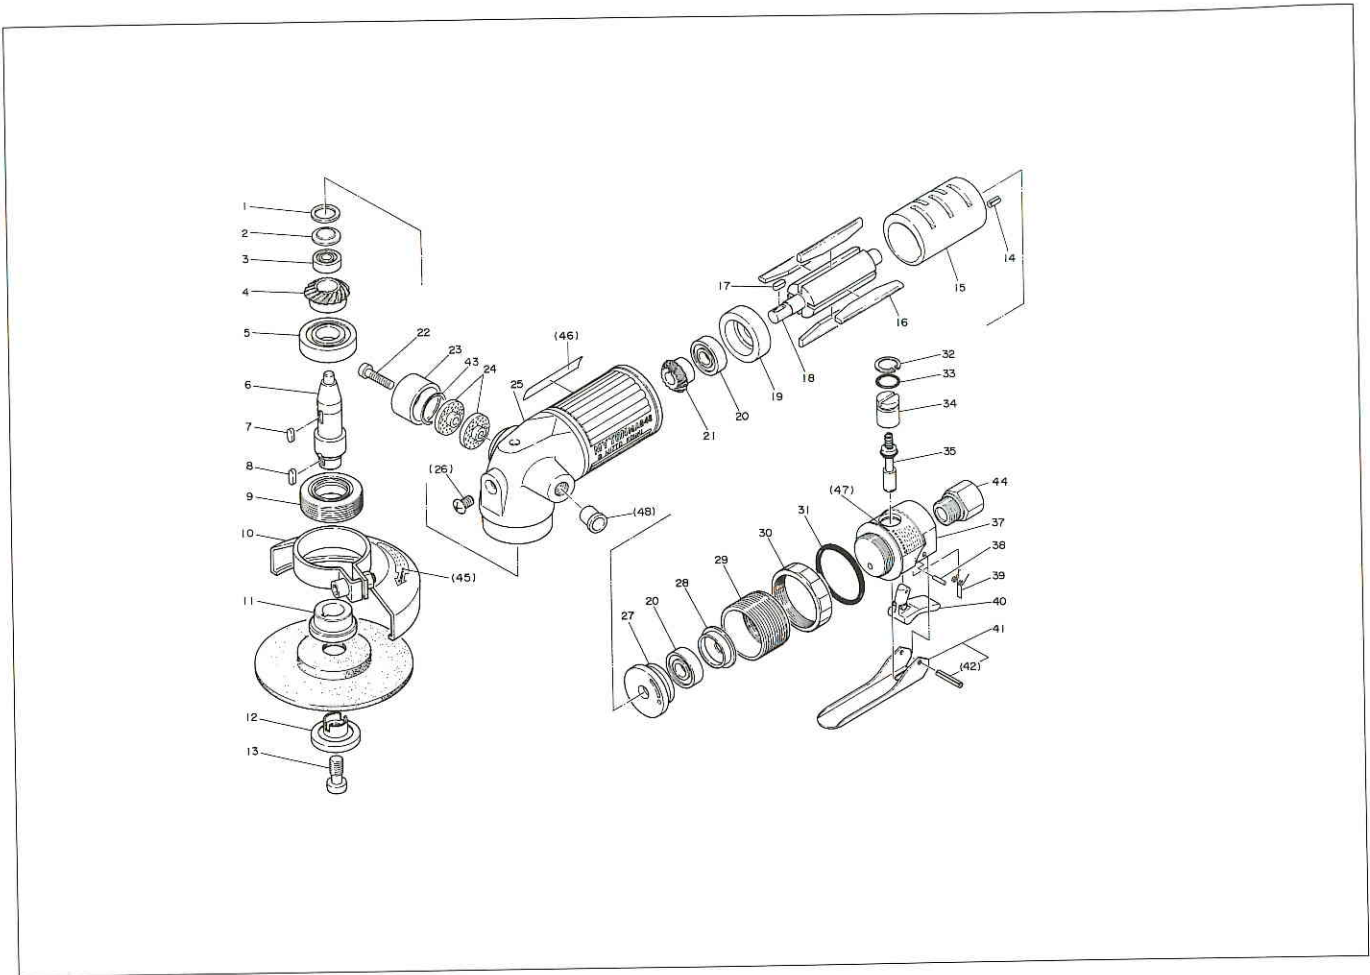

MYTON MAG-40 ASSEMBLY AND PARTS LIST

The part numbers with () are included in the Ass'y parts written above them.

No.	Part No.	Part Name	Q'ty	Price
1	TP10826	Packing	1	
2	TP10100	Bearing Cover	1	
3	TP03933	Ball Bearing 606ZZ	1	
4	TP14036	Gear	1	
5	TP01609	Ball Bearing 6202ZZ	1	
6	TP14035	Spindle	1	
7	TP00502	Parallel key Both Ends Round 4X4X9.5	1	
8	TP09933	Parallel key Both Ends Round 4X4X12	1	
9	TA98634	Bearing Set Screw Ass'y	1 set	
10	TB01677	Wheel Guard Ass'y	1 set	
45	(TQ02357)	Label Warning for Wheel Guard	1	
11	TQ00774	Driving Flange	1	
12	TQ00775	Outer Flange 16	1	
13	TP09932	Wheel Lock Bolt	1	
14	TP04061	Spring Pin 3X6	1	
15	TP14031	Cylinder	1	
16	TA9A294	Blade Ass'y (4 pcs.)	1 set	
17	TP10130	Parallel key Both Ends Round 3X3X10	1	
18	TP14033	Rotor	1	
19	TP14034	End Plate B	1	
20	TP10133	Ball Bearing 609ZZ	2	
21	TP14030	Pinion	1	
22	LP08450	Pan Head Screw 5X25	1	
23	TP14041	Exhaust cover	1	
24	TP14040	Silencer Plate	2	
25	TB01684	Housing Ass'y	1 set	
46	(TQ02207)	Label Warning CE Mark	1	

No.	Part No.	Part Name	Q'ty	Price
26	(TP06715)	Raised Countersunk Head Screw 5 x 8	1	
48	LP30720	Plug 9	1	
27	TP10137	End Plate A	1	
28	TP10203	Cap	1	
29	TP17446	Adapter	1	
30	TP17452	Lock Ring	1	
31	TP17445	O-ring S-35.5	1	
32	TP03473	Internal Retaining Ring C-14	1	
33	TP11992	O-ring KS-9	1	
34	TP04394	Adjust Valve	1	
35	TA96334	Throttle Valve Ass'y	1 set	
37	TB01681	Valve Body Ass'y	1 set	
47	(TQ02358)	Label Warning MAG-40	1	
38	TP09434	Spring Pin 2X12	1	
39	TP14340	Helical Torsion Spring	1	
40	TP14339	Lock Lever	1	
41	TA96253	Throttle Lever Ass'y	1 set	
42	(TP01921)	Spring Pin 3X18	1	
43	CP20180	O-ring P-18	1	
44	TQ02349	Bushing M16XPT3/8	1	

ACCESSORIES

	TP00170	Hex. Socket Screw Key 6	1	
	TP00474	Single Ended Spanner 17	1	
	TQ02350	Bushing PT3/8XNPT3/8	1	
	TQ02364	Instruction Manual	1	