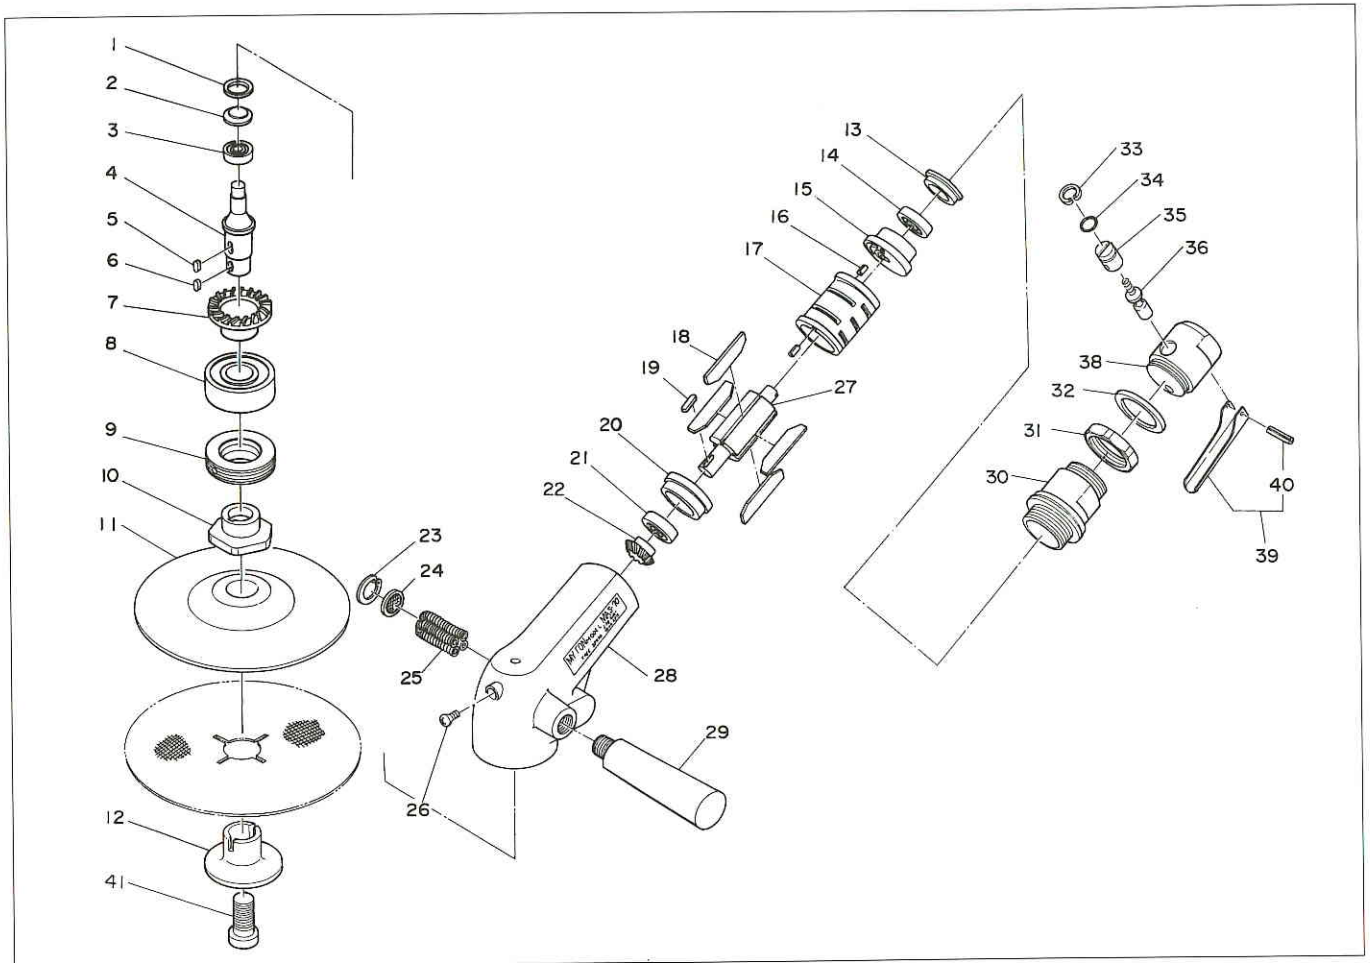

MYTON MAS-70 ASSEMBLY AND PARTS LIST

The part numbers with () are included in the Ass'y parts written above them.

No.	Part No.	Part Name	Q'ty	Price
1	TP11687	Packing	1	
2	TP11685	Bearing Cover	1	
3	TP00468	Ball Bearing 608ZZ	1	
4	TP11708	Spindle	1	
5	TP00502	Sunk Key 4×4×9.5	1	
6	TP09933	Sunk Key 4×4×12	1	
7	TP11788	Gear	1	
8	TP11707	Ball Bearing 6304ZZ	1	
9	TA97016	Bearing Set Screw Ass'y	1 set	
10	TP11686	Lock Plate	1	
11	TP03856	7" Sanding Disk Pat	1	
12	TQ00383	Disk Lock	1	
13	TP11787	Cap	1	
14	TP06242	Ball Bearing 629ZZ	1	
15	TP11774	End Plate A	1	
16	TP04061	Spring Pin 3×6	2	
17	TP11775	Cylinder	1	
18	TA9A291	Blade Ass'y (4 pcs./set)	1 set	
19	TP10130	Sunk Key 3×3×10	1	
20	TP11778	End Plate B	1	
21	TP11779	Ball Bearing 629DD	1	
22	TP11773	Pinion	1	
23	TP10127	Retaining Ring C-20	1	

No.	Part No.	Part Name	Q'ty	Price
24	TP01658	Filter	1	
25	TA96013	Filter Ass'y	2 sets	
26	TP06715	Cross-recessed Oval Countersunk Head Machine Screw 5×8	1	
27	TP11776	Rotor	1	
28	TP11772	Housing	1	
29	TA90586	Subhandle Ass'y	1 set	
30	TP17447	Adaptor	1	
31	TP17452	Lock Ring	1	
32	TP17445	O-Ring S-35.5	1	
33	TP03473	Retaining Ring C-14	1	
34	TP11992	O-Ring KS-9	1	
35	TP04394	Adjust Valve	1	
36	TA96334	Throttle Valve Ass'y	1 set	
38	TP04393	Valve Body	1	
39	TA96253	Throttle Lever Ass'y	1 set	
40	TP01921	Spring Pin 3×18	1	
41	TP11688	Hexagon Socket Head Bolt 12×25	1	

ACCESSORIES

	TP00864	Reducer M16×NPT 3/8	1	
	TP01355	Hose Nipple NPT 3/8×3/8	1	
	TP11723	Hexagon Wrench Key 10	1	
	TP11724	Single Ended Spanner 41	1	