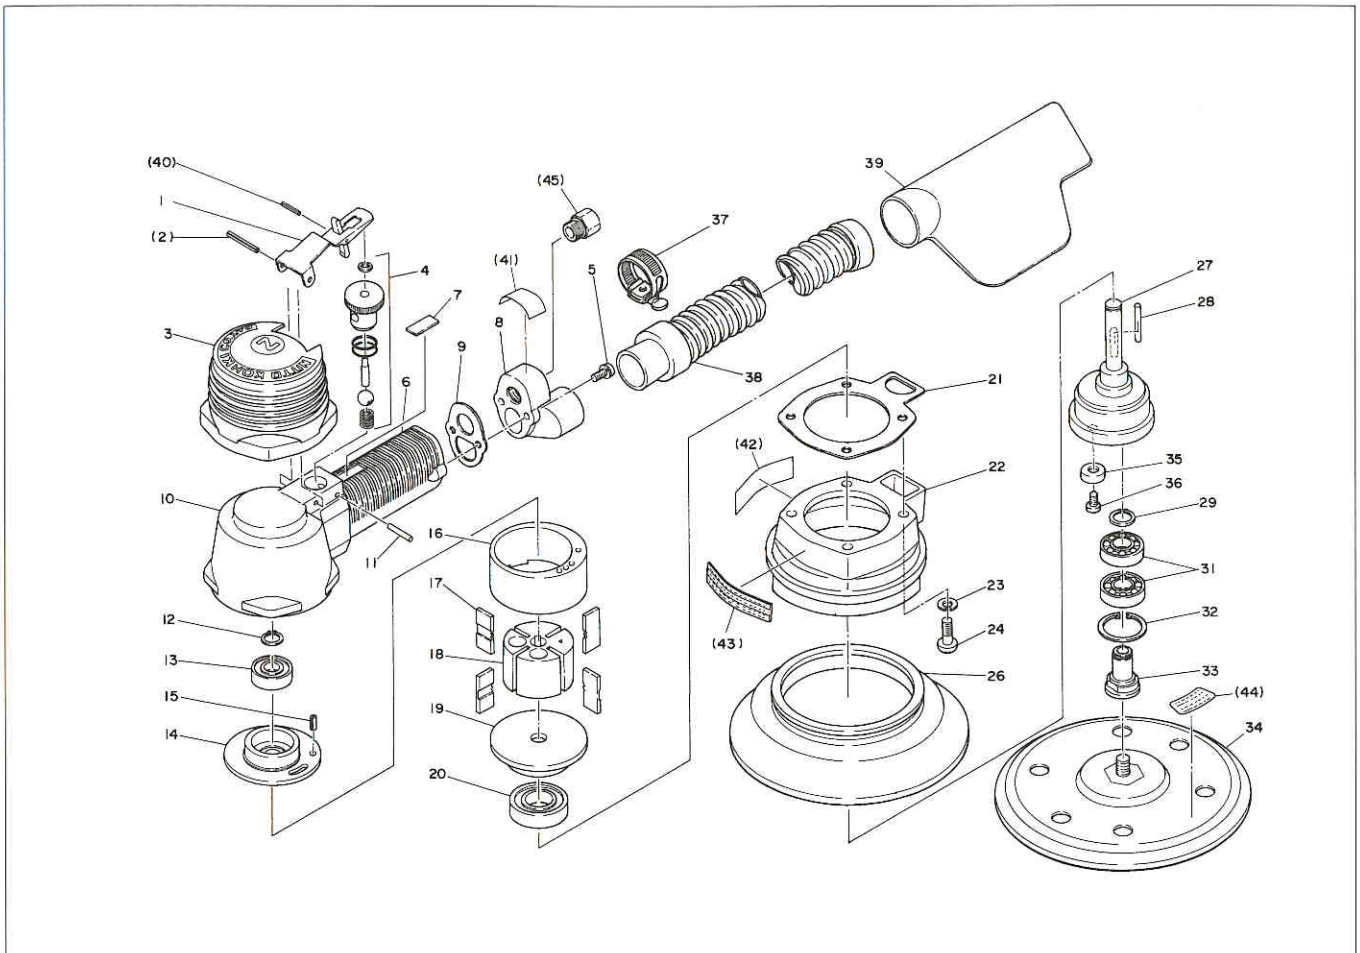

ORBITAL SANDER OSV-60A ASSEMBLY AND PARTS LIST

The Part Numbers with () are included in the Ass'y parts written above them.

No.	Part No.	Part Name	Q'ty	Price
1	TB02151	Throttle Lever Ass'y	1 set	
2	(TP01802)	Spring Pin 3×28 AW	1	
40	(TP05498)	Spring Pin 2×16 AW	1	
3	TP14808	Housing Cover	1	
4	TA99063	Throttle Valve Ass'y	1 set	
5	LP30942	Pan Head Screw 4×14	2	
6	TP14810	Grip Tube	1	
7	TQ02790	Lever Wear Plate	1	
8	TB02276	Rear Cap Ass'y	1 set	
41	(TQ02207)	Warning Label CE Mark	1	
9	TP14804	Gasket A	1	
10	TP14809	Housing	1	
11	TP20537	Needle Roller 3×21.8	1	
12	TP04595	External Retaining Ring C-10	1	
13	TP01913	Ball Bearing 6000ZZ	1	
14	TP14817	End Plate A	1	
15	TP08932	Spring Pin 4×8 AW	1	
16	TP14820	Cylinder	1	
17	TA9A288	Blade Ass'y (4 pcs.)	1 set	
18	TP05980	Rotor	1	
19	TP14818	End Plate B	1	
20	TQ01054	Ball Bearing 6003LLB	1	

No.	Part No.	Part Name	Q'ty	Price
21	TP14811	Gasket B	1	
22	TB02218	Base Cover Ass'y	1 set	
42	(TQ02915)	Label Warning OSV-60A	1	
43	(TQ02923)	Plate Model Number OSV-60A	1	
23	TP00513	Spring Washer M5	4	
24	LP30138	Pan Head Screw 5×14	4	
26	TP14875	Cover 6"	1	
27	TP14869	Counter Shaft	1	
28	TP14822	Parallel Key 2.5×3.8×20	1	
29	TP03546	External Retaining Ring C-12	1	
31	TP05650	Ball Bearing 6001D	2	
32	TP01036	Internal Retaining Ring C-28	1	
33	TP05984	Spindle	1	
34	TA9A113	Pad 6" B-H Ass'y	1 set	
44	(TP16713)	Label Caution	1	
35	TP14876	Weight	1	
36	TP05986	Flat Fillister Head Screw 5×8	1	
37	TP05662	Hose Band	1	
38	TP14835	Hose	1	
39	TP14836	Dust Bag	1	
45	TQ00857	Bushing M16×PT1/4	1	