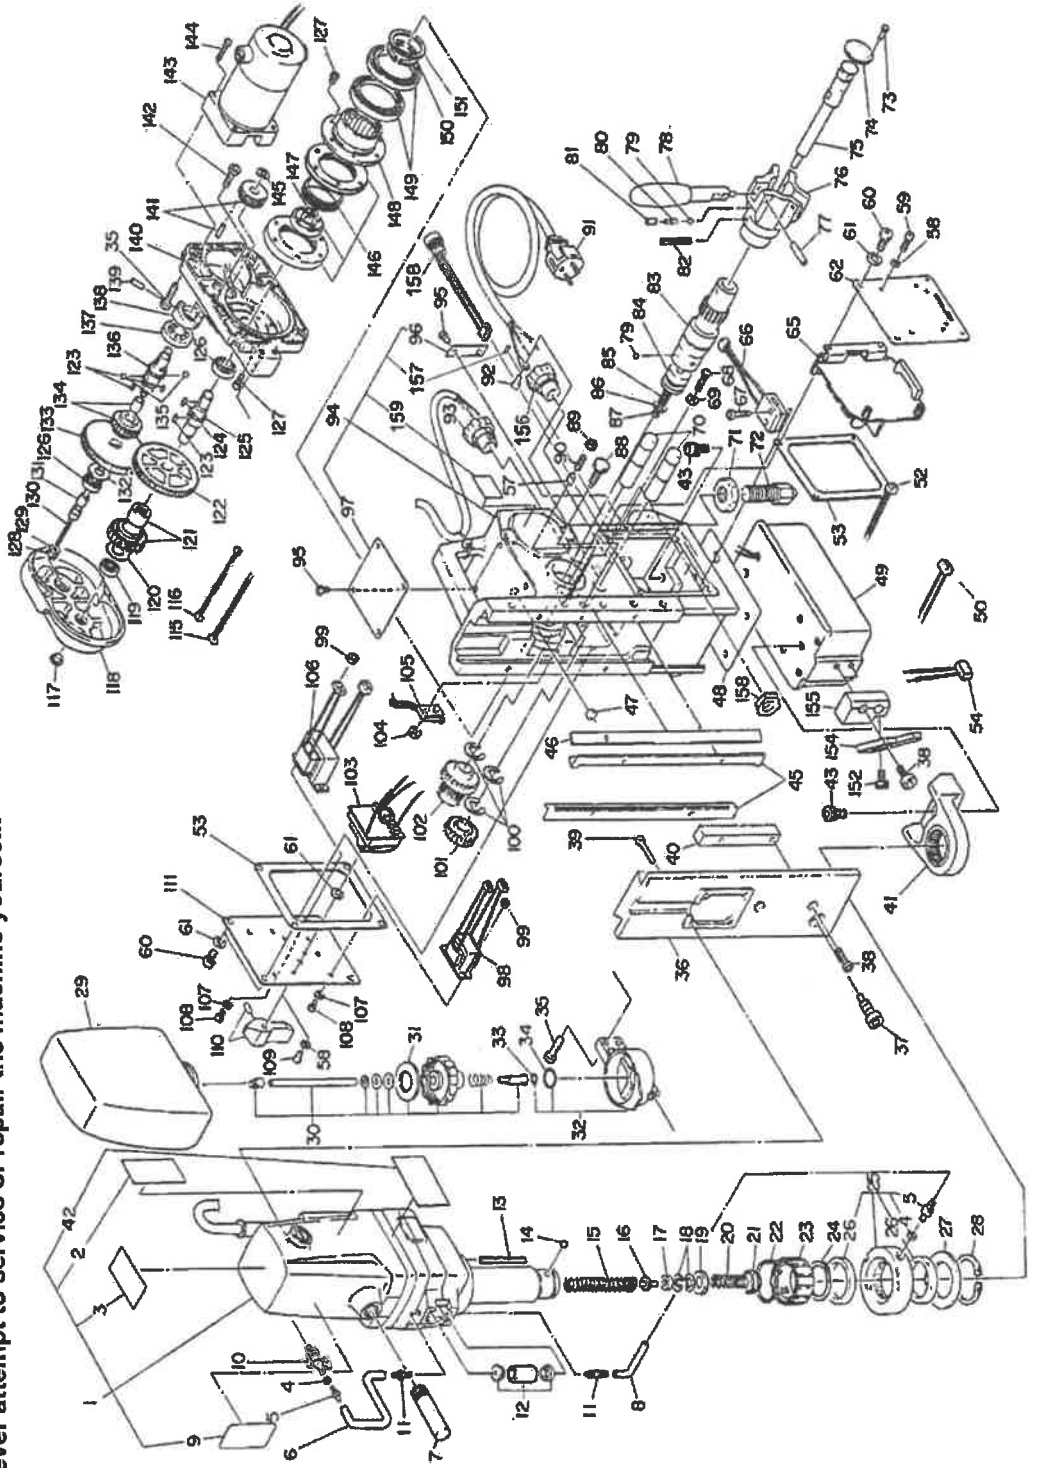

11 ATRA ACE QA -4000 220-240V ~ PARTS LIST

The part numbers with () are included in the Assy parts written above them.

No.	Part No.	Part Name	Q'ty	Price
1	TP04075	Drill Motor Sub Assy B	1set	
2	TP00598	Carbon Brush Assy	1set	
3	TP005065	Label Caulter Insertion	1	
4	TP005066	Label Caulter	1	
5	TP005064	Label mounting the Caulter	1	
6	TP006708	Label Caulter Start Cutting	1	
7	CP21947	Packing S-4.7 x 8 x 0.8	2	
8	TP14500	Hose Nipple	2	
9	TP01098	Tube 4 x 7 x 3000 Assy	1set	
10	TP02534	Slide Handle Assy	1set	
11	TP01098	Tube 4 x 7 x 3000 Assy	1set	
12	TP14495	P-Valve PT1/8	1	
13	TP00672	Dropper Nipple	2	
14	TP00503	Oil Dropper Assy	1set	
15	TP03261	Spring Pin 4 x 26AW	1	
16	TP01672	Ball 5/16 Assy	1set	
17	TP15998	Spring 1.6 x 16.2 x 120	1	
18	TP01595	Pilot Spacer	1	
19	TP15948	Spacer 10.5 x 19 x 5	2	
20	TP13905	Internal Retaining Ring RTW19	1set	
21	TP01348	Washer Assy	1	
22	TP01898	Spring 0.8 x 12 x 31	1set	
23	TP01349	Push Ring Assy	1	
24	TP01896	Rotating Spring	1	
25	TP01897	Sleeve	1	
26	TP15939	External Retaining Ring C-28	1set	
27	TP00713	Oil Ring Assy	2	
28	TP14499	Oil Seal GD 38 x 48 x 4	1	
29	TP12773	Washer 38.5 x 54 x 1	1	
30	TP14969	External Retaining Ring (STW-38	1	
31	TP04779	Oil Tank	1	
32	TP03785	Cap Assy	1set	
33	TP00701	Packing Cap	1	
34	TP01390	Oil Tank Bracket Sub Assy	1set	
35	TP11994	O-Ring P-4	1	
36	CP20180	O-Ring P-18	1	
37	TP03086	Hex. Socket Head Cap Screw 5 x 20	6	
38	TP14717	Hex. Socket Head Cap Screw 10 x 20	1	
39	TP06013	Hex. Socket Head Cap Screw 6 x 10	2	
40	TP15111	Hex. Socket Head Cap Screw 5 x 25	4	
41	TP02694	Bracket Assy	1set	
42	TP03344	Hex. Socket Head Cap Screw 6 x 20 with Spring Washer	6	
43	TP12777	Slide Plate	2	
44	TP00773	Gib	1	
45	TP00394	Seal Bushing	1	
46	TP01928	Packing Pole	1	
47	TP02687	Square Pole Assy	1set	
48	TP00578	H Cord Assy	1set	
49	TP00577	F Cord Assy	1set	
50	TP01933	Packing Body	2	
51	TP04783	Supporter	5	
52	TP00258	Seal Washer M4	6	
53	TP01526	Pan Head Screw 4 x 10	4	
54	TP02419	Pan Head Screw 6 x 10	8	