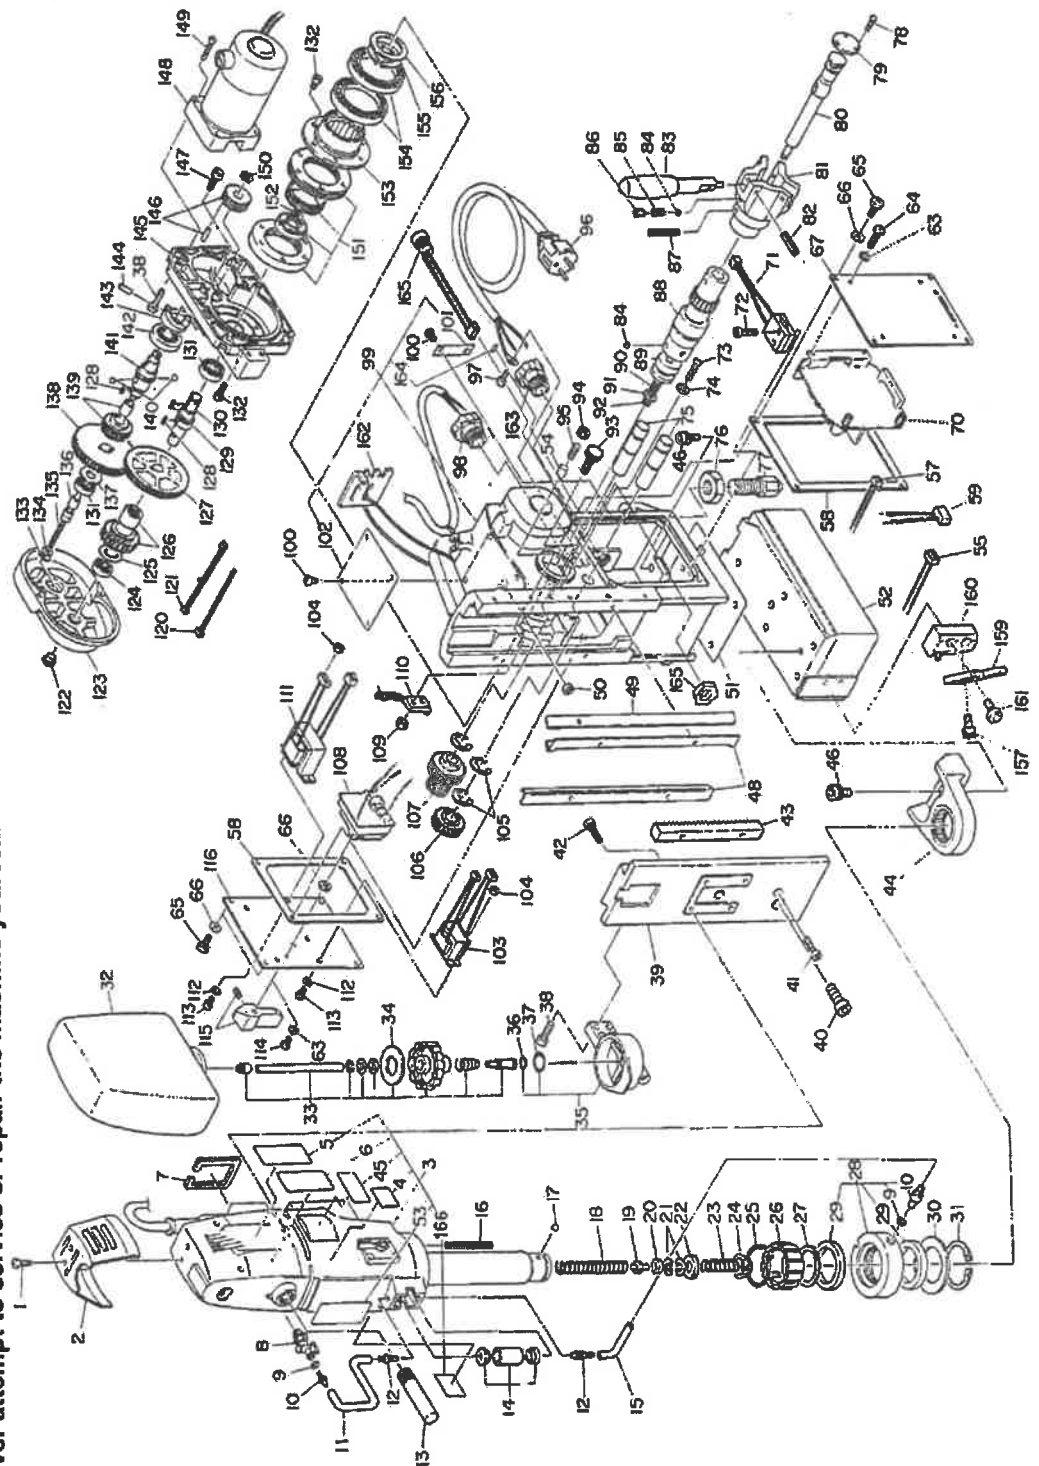

12 ATRA ACE QA-6500 220-240V ~ ASSEMBLY

⚠ WARNING

This diagram is for reference only. Do not attempt to service or repair the Nitto Portable Magnetic Drilling Machine. Do not take the machine apart. Contact an authorized Nitto dealer for all service and repair of the machine. Improper service and repair can cause accidents and severe injuries. Never attempt to modify the machine. Never attempt to service or repair the machine yourself.